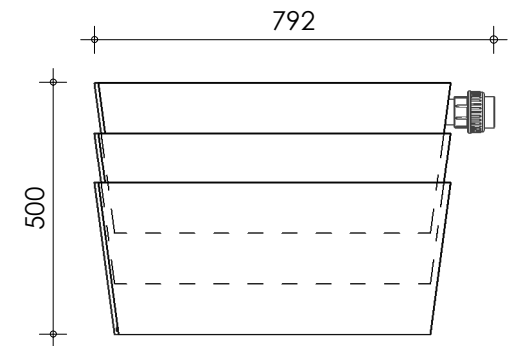

Left-side view

Front view

Right-side view

Rear view

Top view

Transport

description:
TF-60 - Trickle filter waterfall

scale :
1 : 15