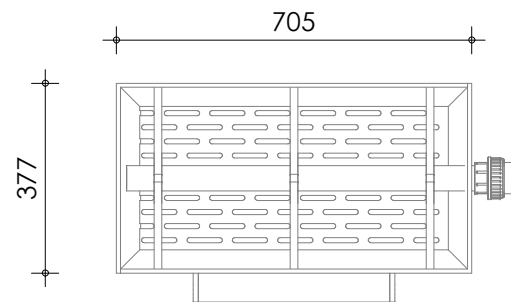

Left-side view

Front view

Right-side view

Rear view

Top view

Transport

description:
TF-60 - Trickle filter waterfall

scale :
1 : 15