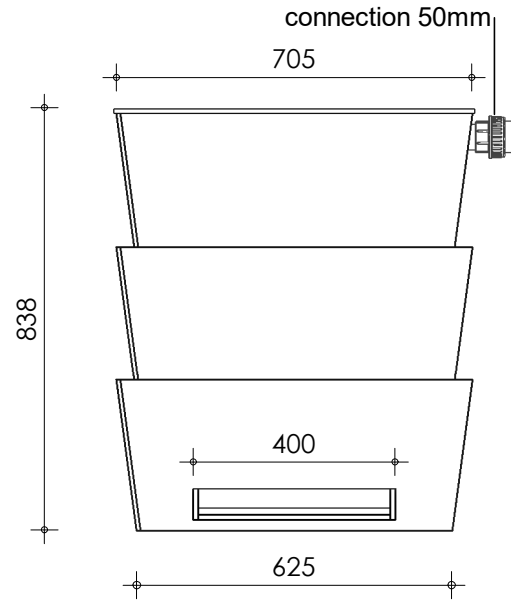

Left-side view

Front view

Right-side view

Rear view

Top view

Transport

description:
TF-60 - Trickle filter waterfall

scale :
1 : 15