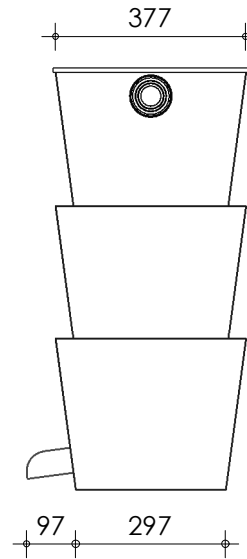

Left-side view

Front view

Right-side view

Rear view

Top view

Transport

description:
TF-60 - Trickle filter waterfall

scale :
1 : 15